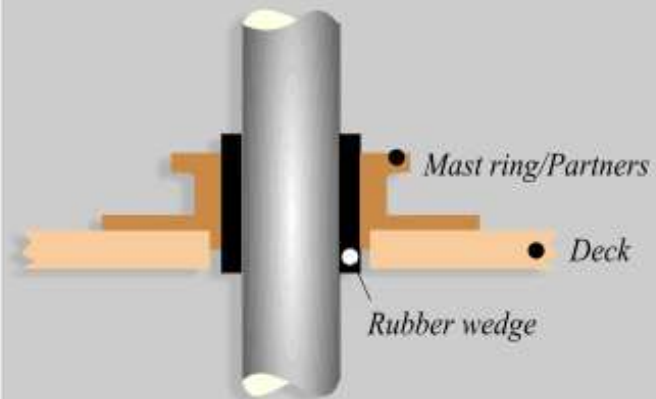

## Keel stepped mast

Approx. 30% of the mast circumference

CHRIST in YOU...  
the HOPE of GLORY

Colossians 1:27

A lion and a lamb are shown in profile, facing each other against a black background. The lion is on the left, with its mane glowing in a golden-brown light. The lamb is on the right, looking directly at the camera with a soft, white woolly texture.