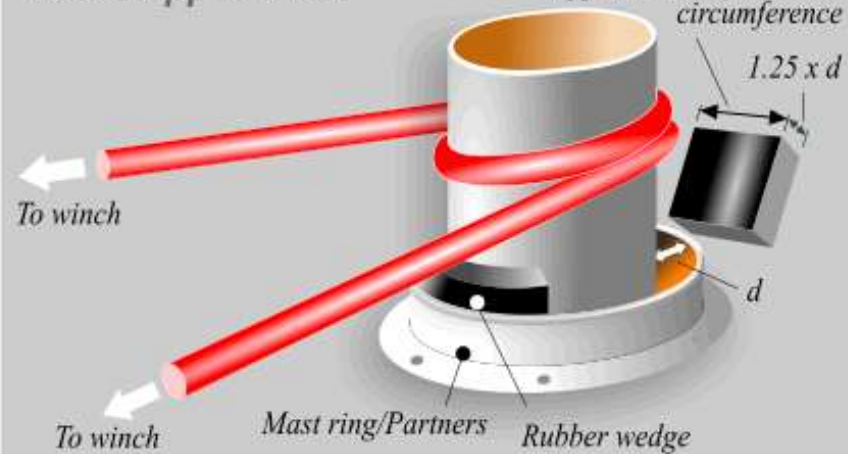

## Keel stepped mast

Approx. 30% of the mast circumference

CHRIST in YOU...  
the HOPE of GLORY

Colossians 1:27

A lion and a lamb are shown in profile, facing each other against a black background. The lion is on the left, with its mane glowing in a golden-brown light. The lamb is on the right, looking directly at the camera with a soft, white woolly texture.